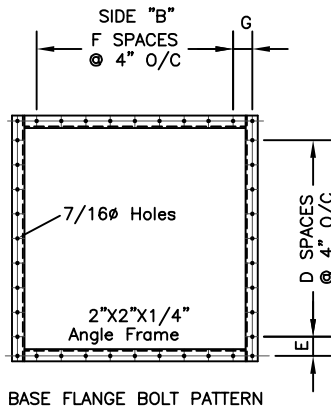

IF IN DOUBT ASK

22-PTPBBV-39-6
 22-Rows Wide x Rows Deep
 PT-Pulse type
 PB-Pleated Bag
 BV-Bin Vent
 39-39" Long Filter
 6-6" Diameter Filter

U.S. Air Power Pulse Bin Vent Model PTPBBV 39-6.25																
Pulse - Top Access - Pleated Bag - Bin Vent																
6.25" x 39" Filters	Filter		Air to Cloth Ratio / CFM				Dimensions In Inches							Weight Inc. Fan		
	MODEL	Qty	Area	3:1	4:1	5:1	6:1	A	B	C	D	E	F	G	H	12 Ga
22-PTPBBV-39-6.25	4	156	468	624	780	936	28	28	52	6	3.12	6	3.12	20	510	570
33-PTPBBV-39-6.25	9	351	1053	1404	1755	2106	36	36	52	8	3.12	8	3.12	24	675	755
44-PTPBBV-39-6.25	16	624	1872	2496	3120	3744	44	44	59	10	3.12	10	3.12	32	1020	1130
55-PTPBBV-39-6.25	25	975	2925	3900	4875	5850	52	52	61	12	3.12	12	3.12	36	1290	1405
66-PTPBBV-39-6.25	36	1404	4212	5616	7020	8424	60	60	61	14	3.12	14	3.12	37	1725	1725