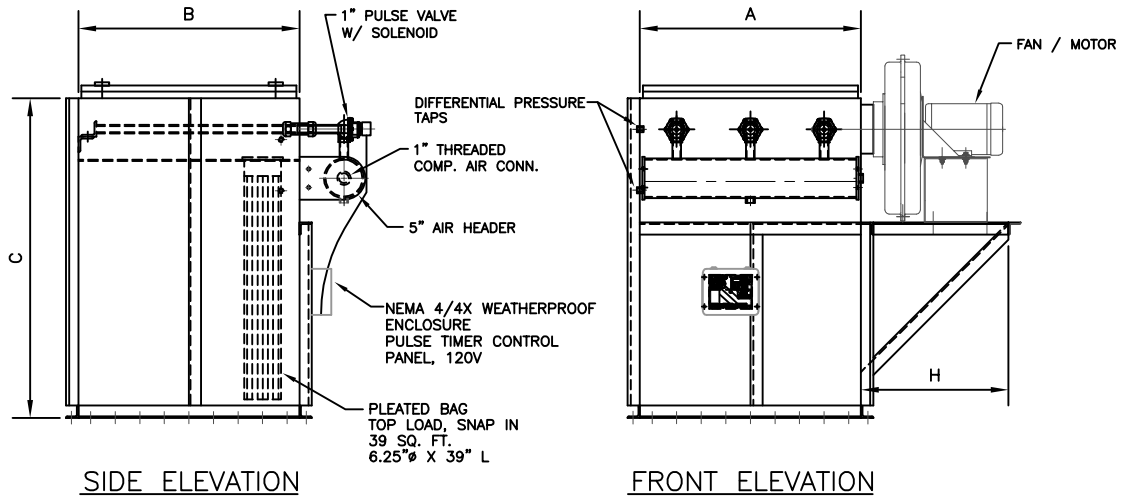

IF IN DOUBT ASK

22-PTPBBV-39-6
 22-Rows Wide x Rows Deep
 PT-Pulse type
 PB-Pleated Bag
 BV-Bin Vent
 39-39" Long Filter
 6-6" Diameter Filter

U.S. Air Power Pulse Bin Vent Model PTPBBV 39-6.25																
Pulse - Top Access - Pleated Bag - Bin Vent																
6.25" x 39" Filters	Filter		Air to Cloth Ratio / CFM				Dimensions In Inches							Weight Inc. Fan		
	MODEL	Qty	Area	3:1	4:1	5:1	6:1	A	B	C	D	E	F	G	H	12 Ga
22-PTPBBV-39-6.25	4	156	468	624	780	936	28	28	52	6	3.12	6	3.12	20	510	570
33-PTPBBV-39-6.25	9	351	1053	1404	1755	2106	36	36	52	8	3.12	8	3.12	24	675	755
44-PTPBBV-39-6.25	16	624	1872	2496	3120	3744	44	44	59	10	3.12	10	3.12	32	1020	1130
55-PTPBBV-39-6.25	25	975	2925	3900	4875	5850	52	52	61	12	3.12	12	3.12	36	1290	1405
66-PTPBBV-39-6.25	36	1404	4212	5616	7020	8424	60	60	61	14	3.12	14	3.12	37	1725	1725